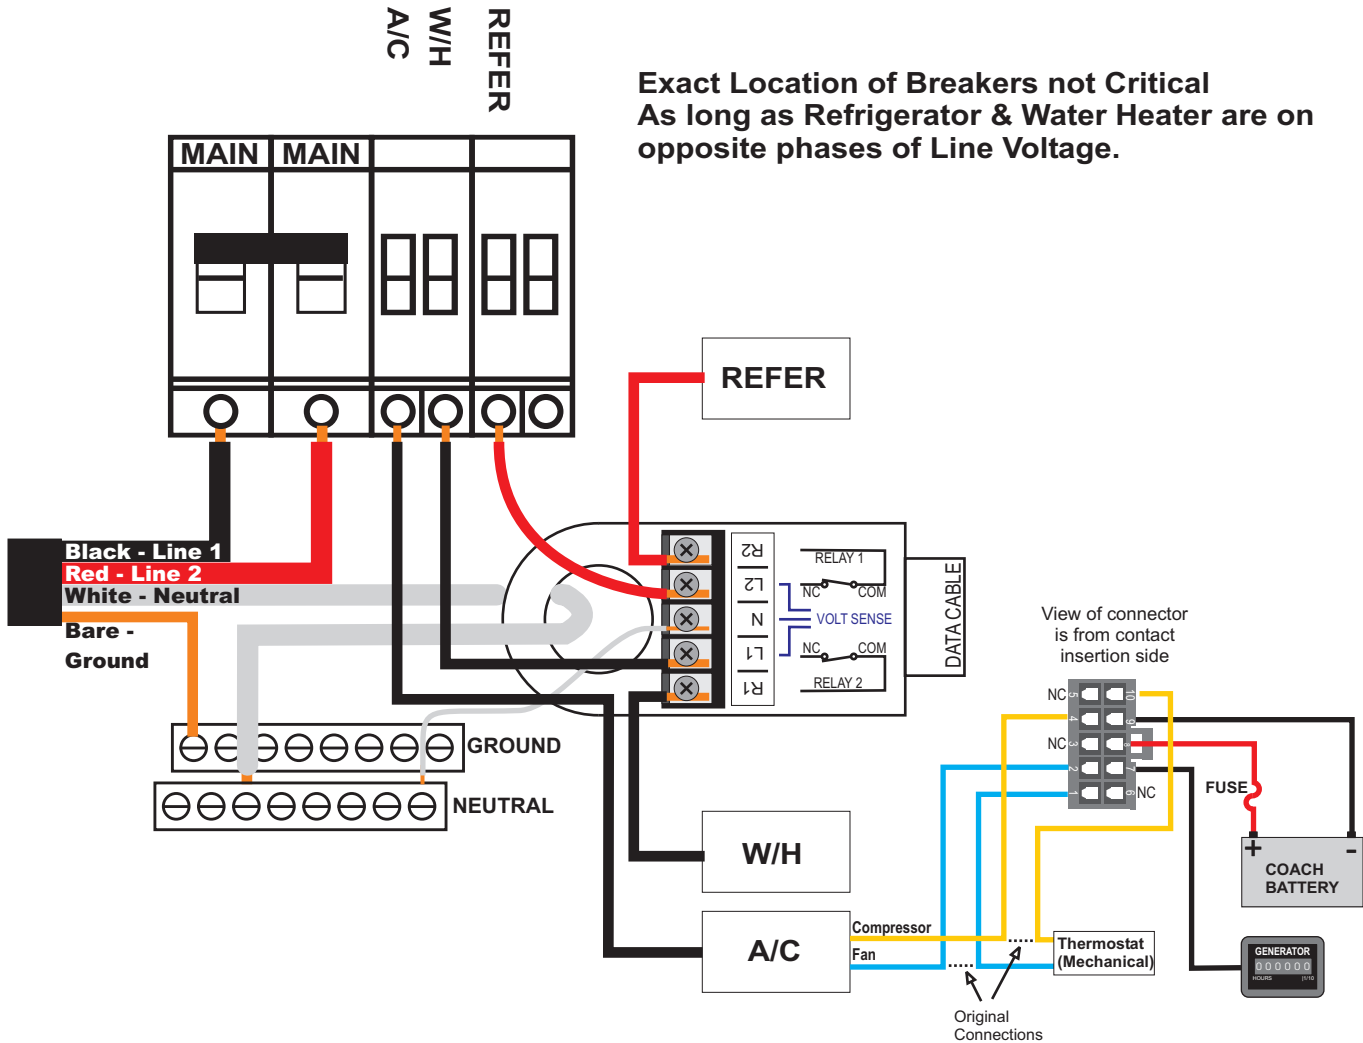

MINI POWER CONTROL SYSTEM

WINNEBAGO WIRING DIAGRAM

6-16-09

(Using Analog Thermostat)

Program Options:
Relay Shed Order:
 1-Water Heater
 4-A/C-Compressor
 3-A/C-Fan
 2-Refrigerator
 50A Service = Enable Sleep Mode
 Generator = Amp Display Only