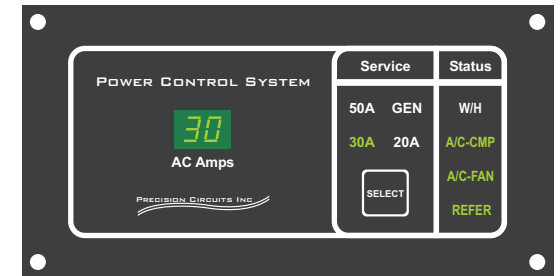

MINI POWER CONTROL SYSTEM

WINNEBAGO WIRING DIAGRAM

6-16-09

(Using Analog Thermostat)

Program Options:
Relay Shed Order:
 1-Water Heater
 4-A/C-Compressor
 3-A/C-Fan
 2-Refrigerator
 50A Service = Enable Sleep Mode
 Generator = Amp Display Only