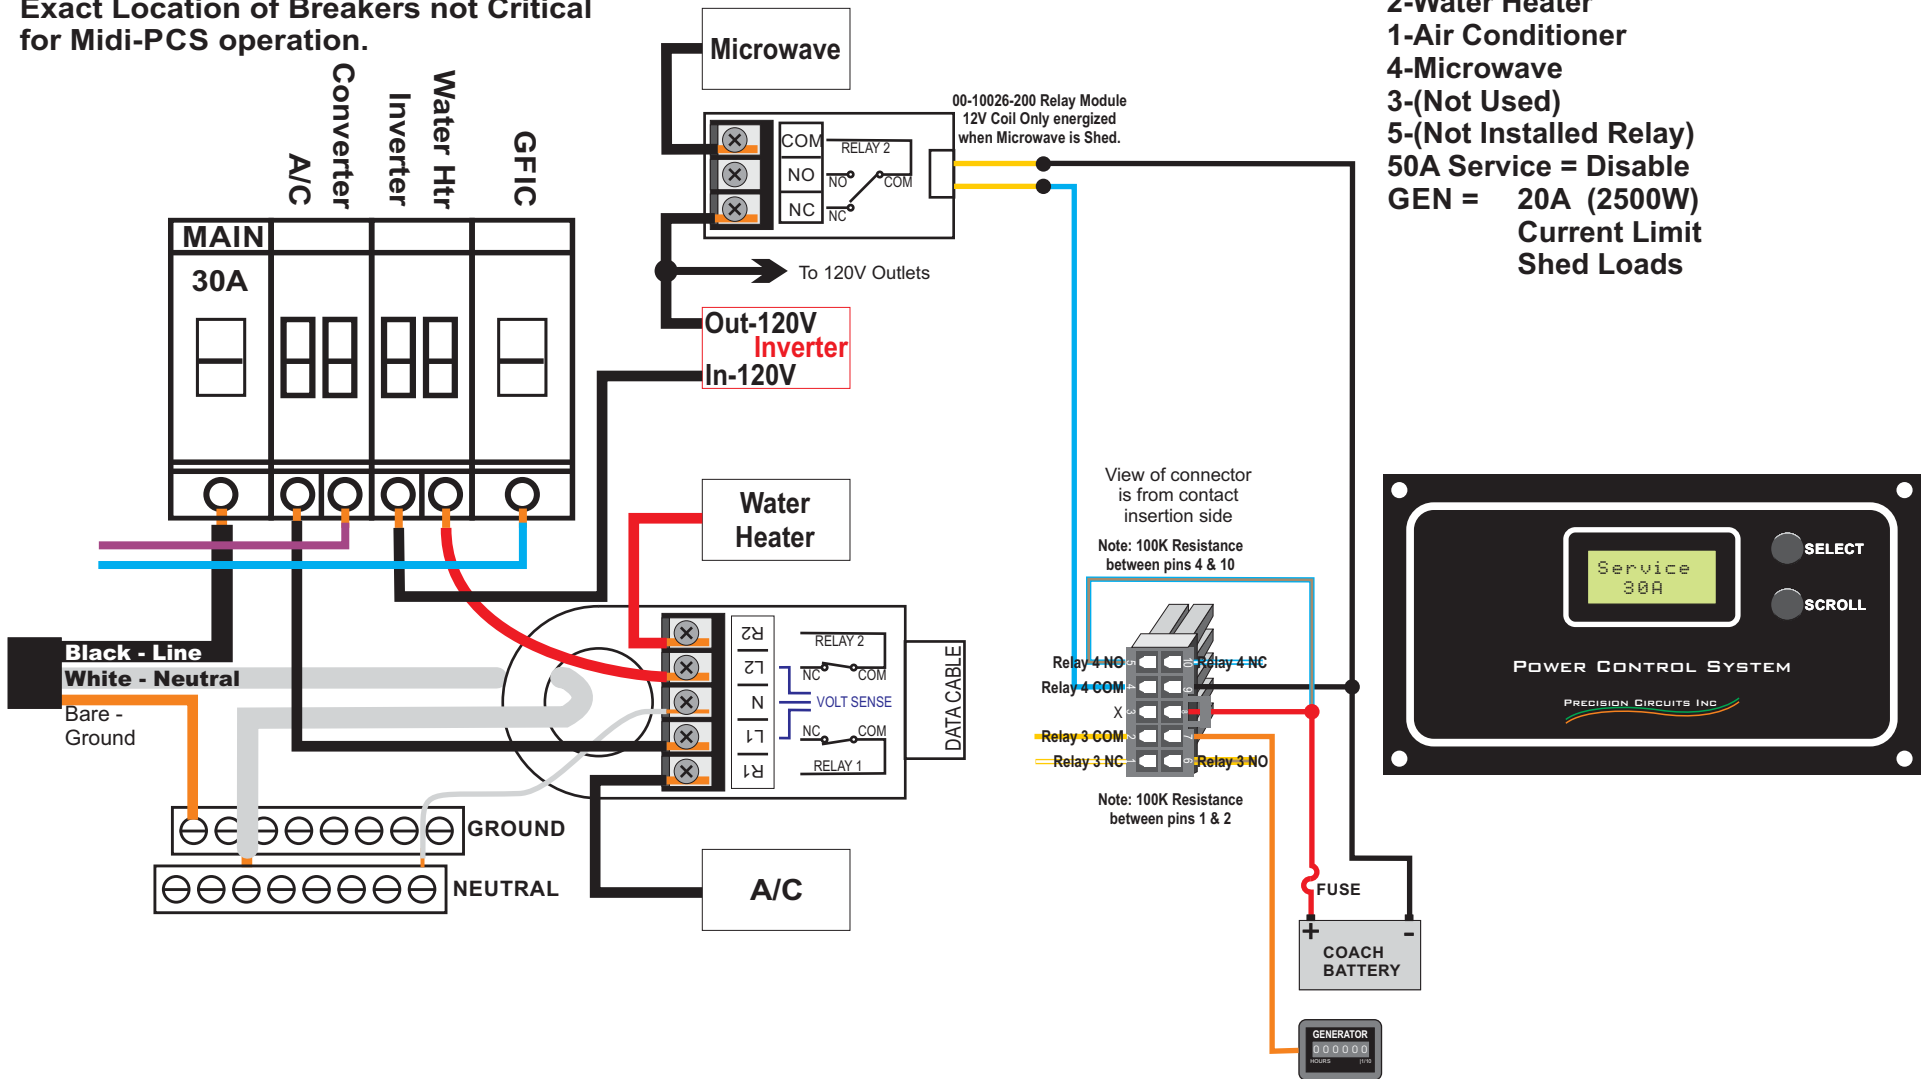

# MIDI POWER CONTROL SYSTEM

## WIRING DIAGRAM Airstream Interstate 24X

Exact Location of Breakers not Critical for Midi-PCS operation.

# MIDI POWER CONTROL SYSTEM

PRECISION CIRCUITS INC

Exact Location of Breakers not Critical for Midi-PCS operation.

## WIRING DIAGRAM Airstream Interstate 02-10-2018

Part #: 00-10050-625  
Reference ID: 625WHACMIC2.5KW181  
Program Options:  
Relay Shed Order:  
1-Water Heater  
3-A/C-Compressor  
2-A/C-Fan  
4-Microwave  
5-(Not Installed Relay)  
50A Service = Disable  
GEN = 20A (2500W)  
Current Limit  
Shed Loads