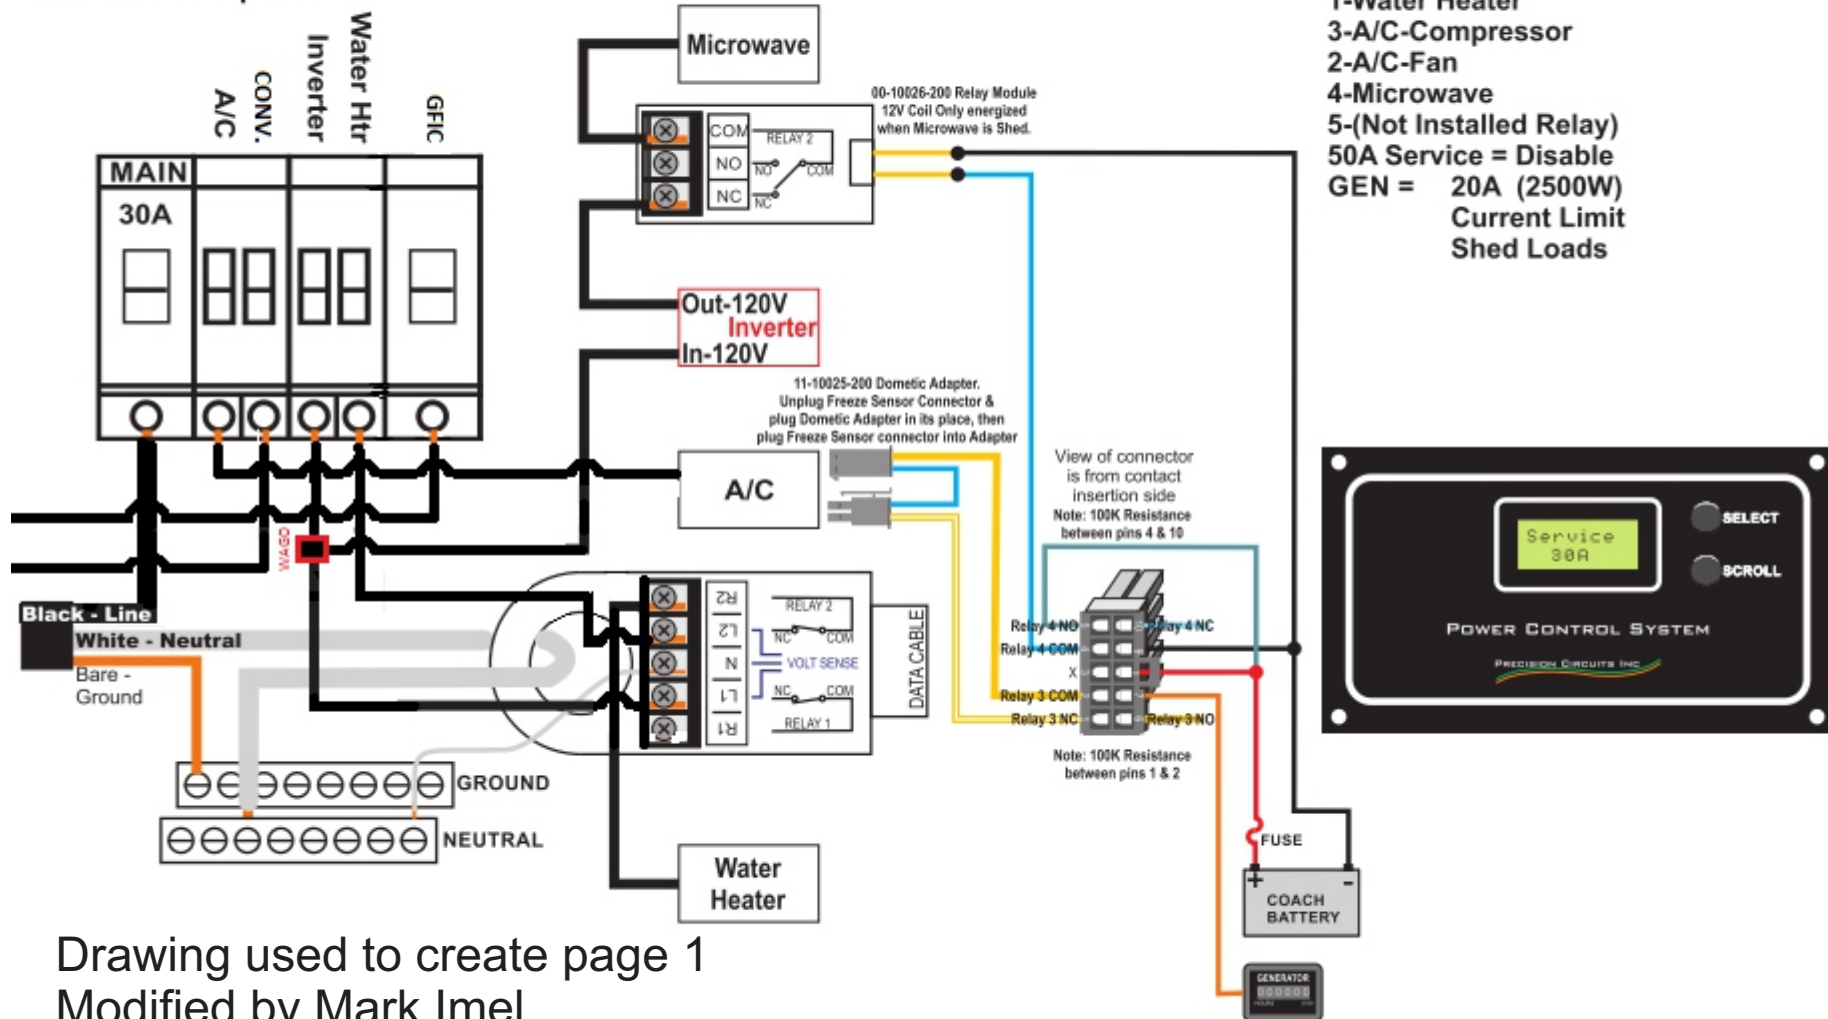

## WIRING DIAGRAM Airstream Interstate 24X

Exact Location of Breakers not Critical for Midi-PCS operation.

# MIDI POWER CONTROL SYSTEM

PRECISION CIRCUITS INC

Exact Location of Breakers not Critical for Midi-PCS operation.

## WIRING DIAGRAM Airstream Interstate 02-10-2018

Part #: 00-10050-625  
Reference ID: 625WHACMIC2.5KW181  
Program Options:  
Relay Shed Order:  
1-Water Heater  
3-A/C-Compressor  
2-A/C-Fan  
4-Microwave  
5-(Not Installed Relay)  
50A Service = Disable  
GEN = 20A (2500W)  
Current Limit  
Shed Loads