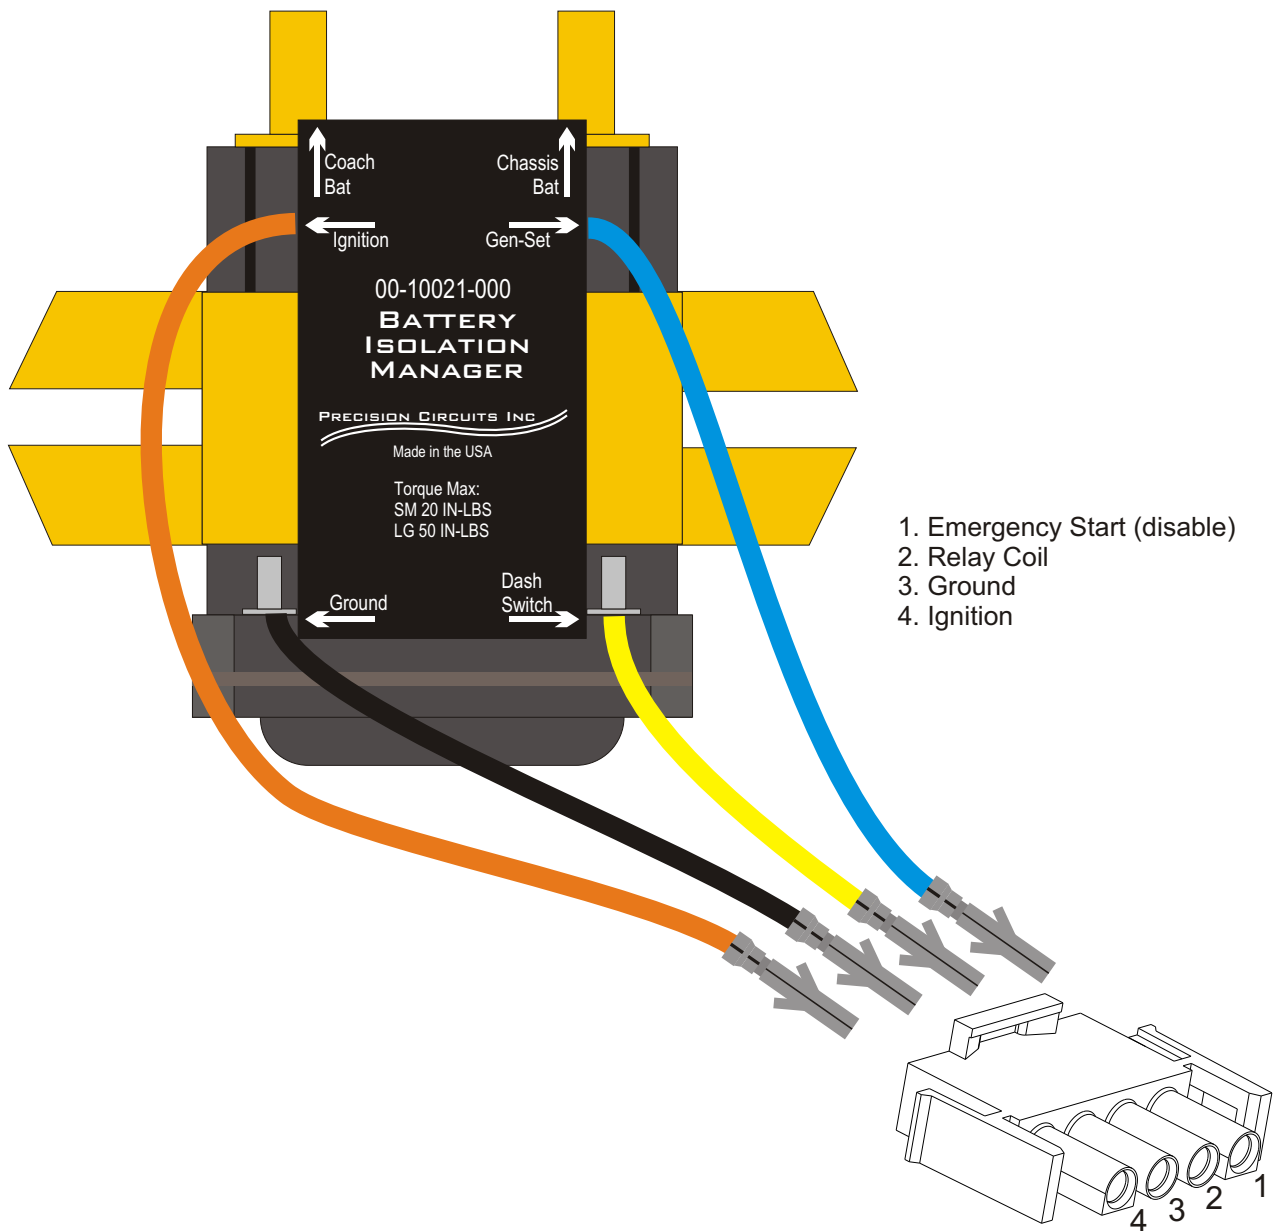

00-10021-200 Fleetwood Battery Isolation Manager with Mate-N-Lok Connector

Revision 1