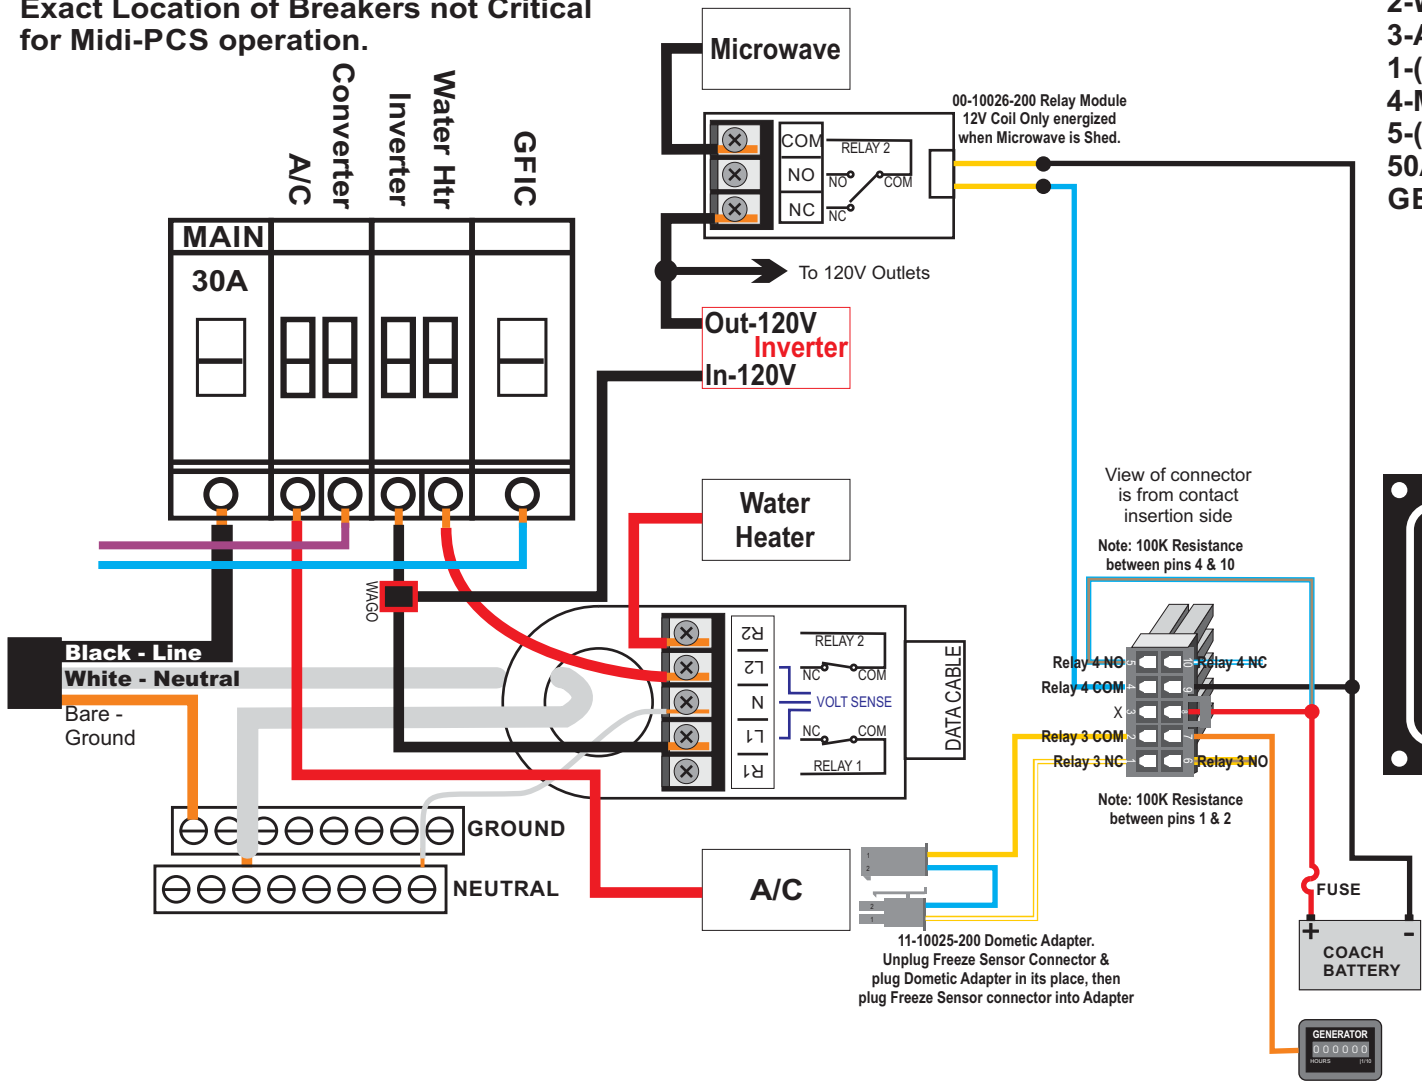

MIDI POWER CONTROL SYSTEM

WIRING DIAGRAM Airstream Interstate 02-12-2018

Exact Location of Breakers not Critical for Midi-PCS operation.

Part #: 00-10050-625
Reference ID: 625WHACMIC2.5KW181
Program Options:
Relay Shed Order:
2-Water Heater
3-A/C-Compressor
1-(Not Used)
4-Microwave
5-(Not Installed Relay)
50A Service = Disable
GEN = 20A (2500W)
Current Limit
Shed Loads

MIDI POWER CONTROL SYSTEM

PRECISION CIRCUITS INC

Exact Location of Breakers not Critical for Midi-PCS operation.

WIRING DIAGRAM Airstream Interstate 02-10-2018

Part #: 00-10050-625
Reference ID: 625WHACMIC2.5KW181
Program Options:
Relay Shed Order:
1-Water Heater
3-A/C-Compressor
2-A/C-Fan
4-Microwave
5-(Not Installed Relay)
50A Service = Disable
GEN = 20A (2500W)
Current Limit
Shed Loads