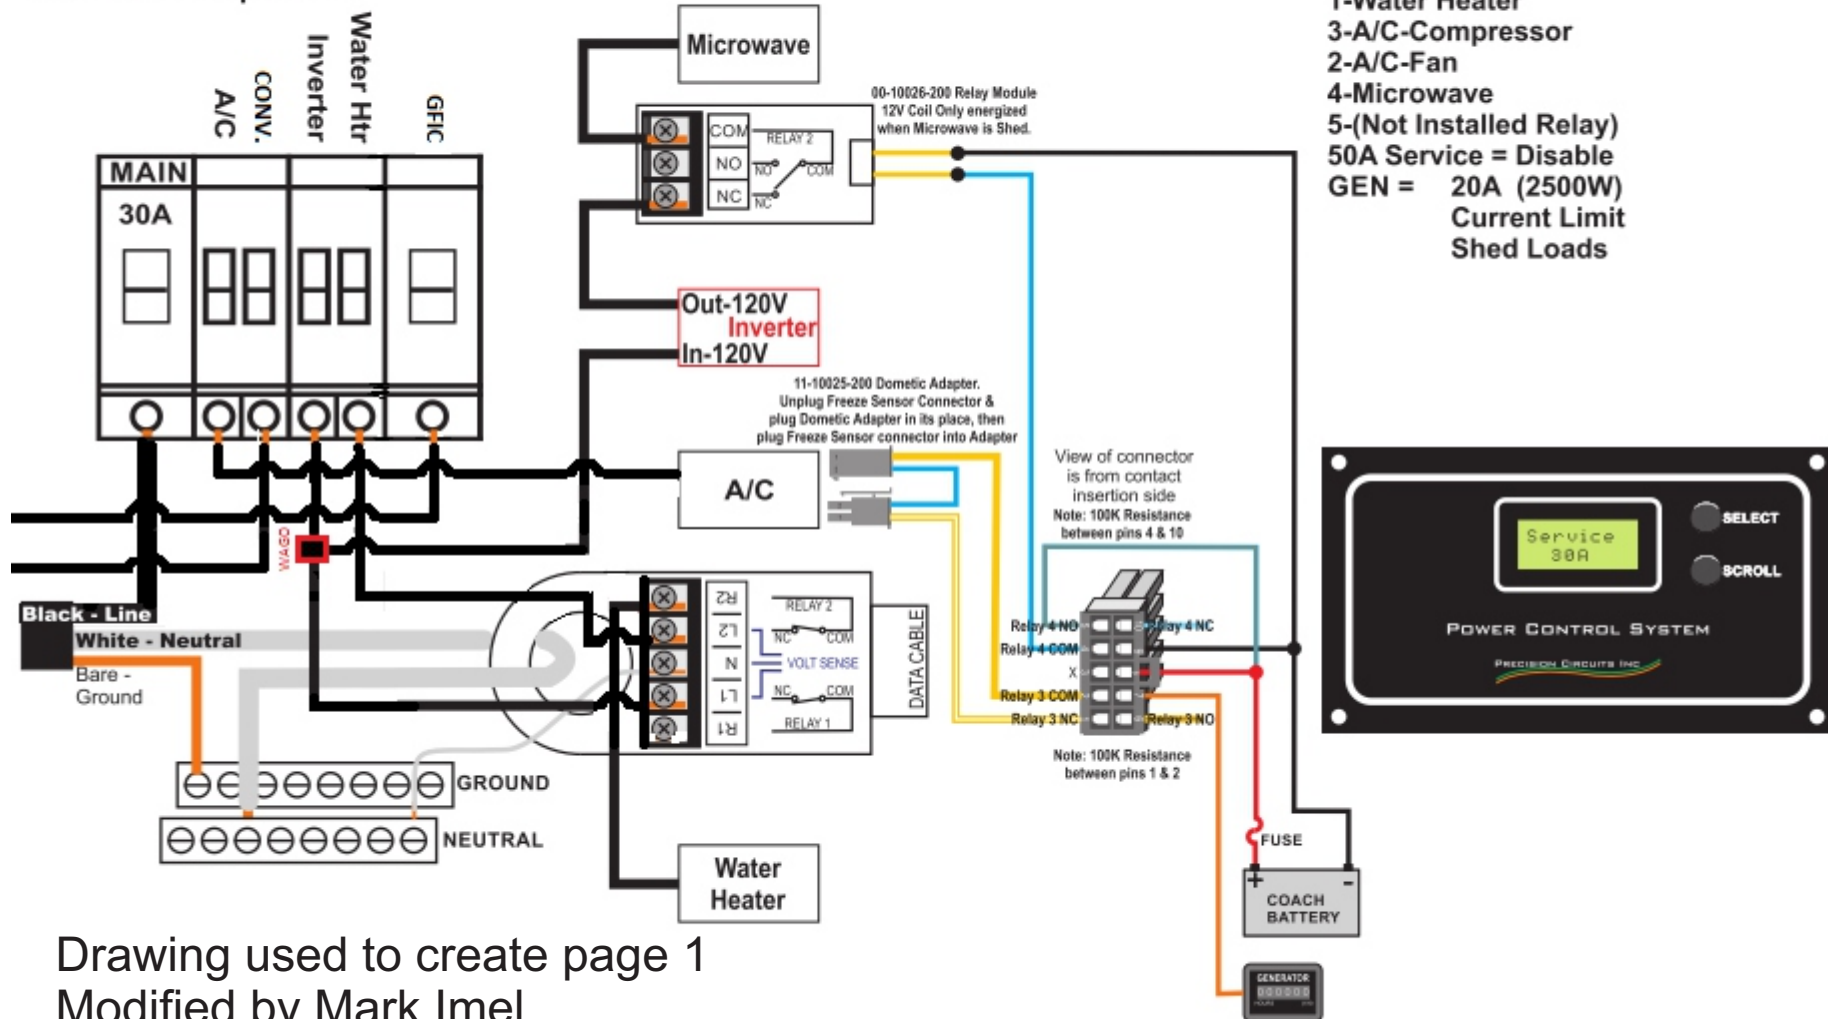

MIDI POWER CONTROL SYSTEM

WIRING DIAGRAM Airstream Interstate 02-12-2018

Exact Location of Breakers not Critical for Midi-PCS operation.

Part #: 00-10050-625
Reference ID: 625WHACMIC2.5KW181
Program Options:
Relay Shed Order:
2-Water Heater
3-A/C-Compressor
1-(Not Used)
4-Microwave
5-(Not Installed Relay)
50A Service = Disable
GEN = 20A (2500W)
Current Limit
Shed Loads

MIDI POWER CONTROL SYSTEM

PRECISION CIRCUITS INC

Exact Location of Breakers not Critical for Midi-PCS operation.

WIRING DIAGRAM Airstream Interstate 02-10-2018

Part #: 00-10050-625
Reference ID: 625WHACMIC2.5KW181
Program Options:
Relay Shed Order:
1-Water Heater
3-A/C-Compressor
2-A/C-Fan
4-Microwave
5-(Not Installed Relay)
50A Service = Disable
GEN = 20A (2500W)
Current Limit
Shed Loads