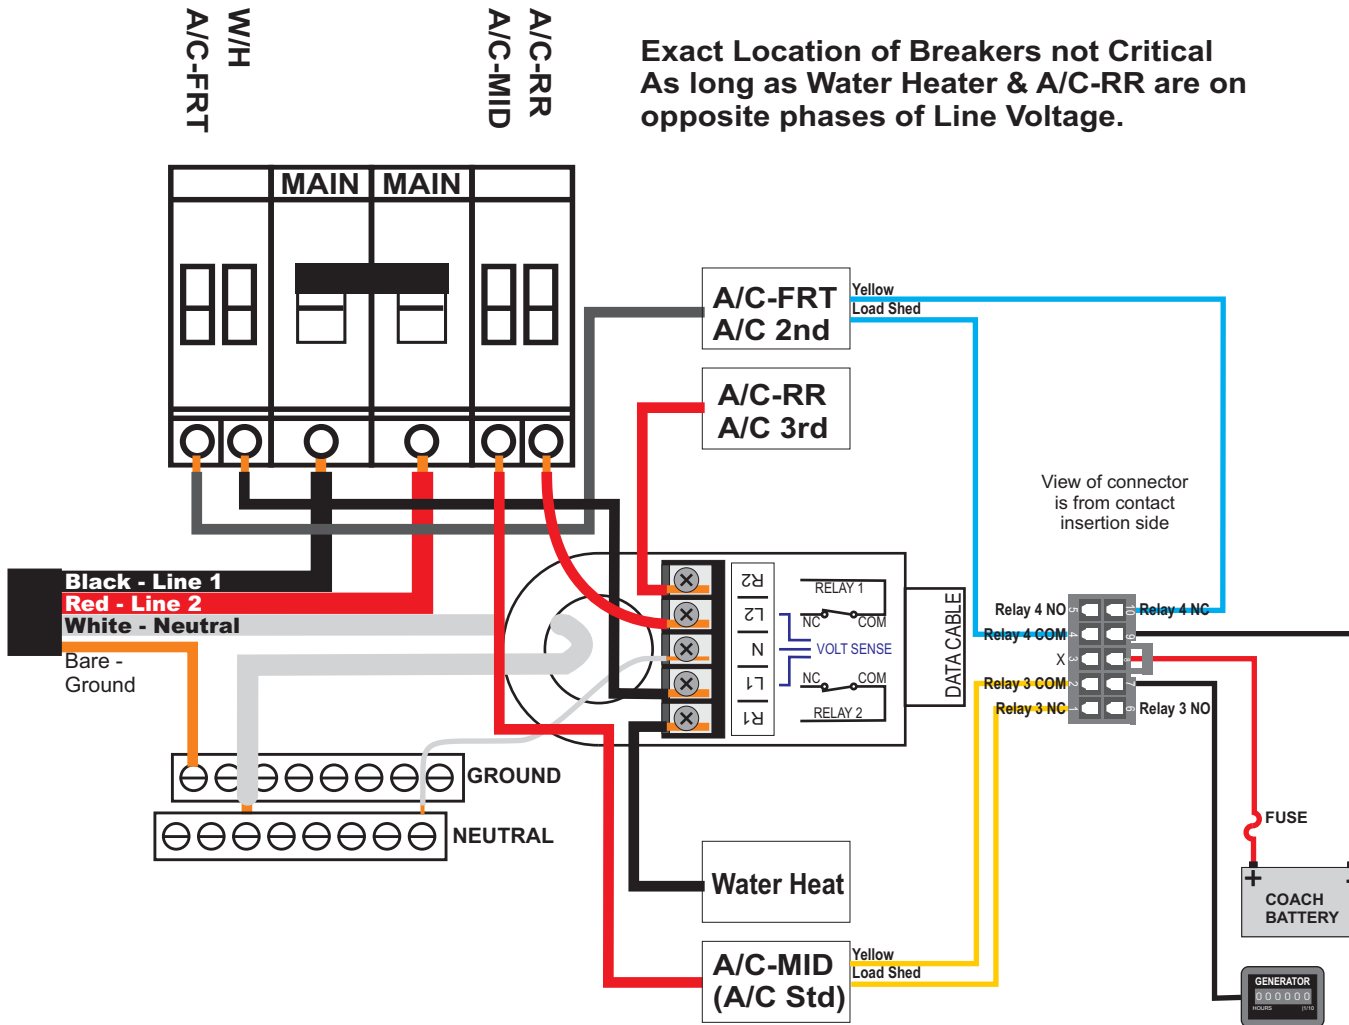

# MINI POWER CONTROL SYSTEM

PRECISION CIRCUITS INC

## JAYCO WIRING DIAGRAM 05/24/2014

Exact Location of Breakers not Critical  
As long as Water Heater & A/C-RR are on  
opposite phases of Line Voltage.

Program Options:  
Relay Shed Order:

- Relay 1 - W/H
- Relay 2 - A/C-RR
- Relay 4 - A/C-FRT
- Relay 3 - A/C-MID

50A Service = Sleep Mode  
Generator = Display Amps Only

00-10025-355