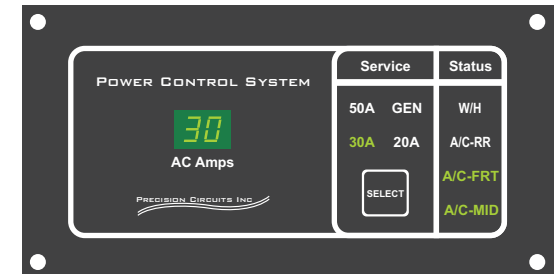

MINI POWER CONTROL SYSTEM

PRECISION CIRCUITS INC

JAYCO WIRING DIAGRAM 05/24/2014

Exact Location of Breakers not Critical
As long as Water Heater & A/C-RR are on
opposite phases of Line Voltage.

Program Options:
Relay Shed Order:

- Relay 1 - W/H
- Relay 2 - A/C-RR
- Relay 4 - A/C-FRT
- Relay 3 - A/C-MID

50A Service = Sleep Mode
Generator = Display Amps Only

00-10025-355