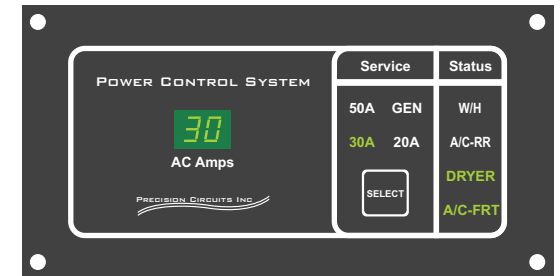

MINI POWER CONTROL SYSTEM

PRECISION CIRCUITS INC

JAYCO WIRING DIAGRAM 08/01/2014

Exact Location of Breakers not Critical
As long as Water Heater & A/C-RR are on
opposite phases of Line Voltage.

Program Options:
Relay Shed Order:
Relay 1 - W/H
Relay 3 - A/C-RR
Relay 2 - DRYER
Relay 4 - A/C-FRT

50A Service = Sleep Mode
Generator = Blank Display

00-10025-370