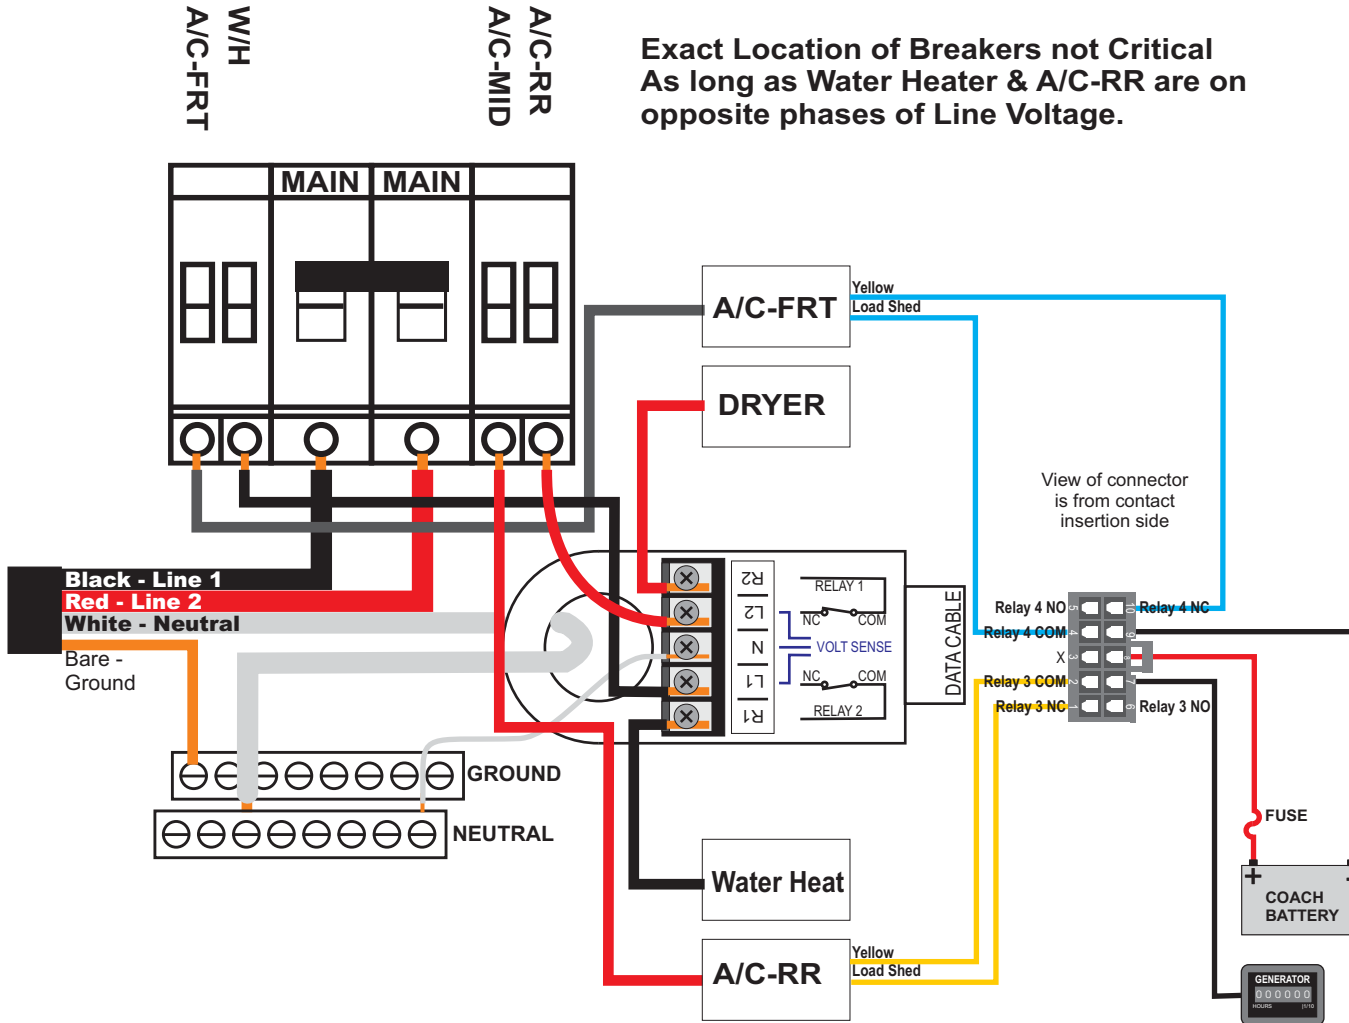

MINI POWER CONTROL SYSTEM

PRECISION CIRCUITS INC

JAYCO WIRING DIAGRAM 08/01/2014

Exact Location of Breakers not Critical
As long as Water Heater & A/C-RR are on
opposite phases of Line Voltage.

Program Options:
Relay Shed Order:
Relay 1 - W/H
Relay 3 - A/C-RR
Relay 2 - DRYER
Relay 4 - A/C-FRT

50A Service = Sleep Mode
Generator = Blank Display

00-10025-370